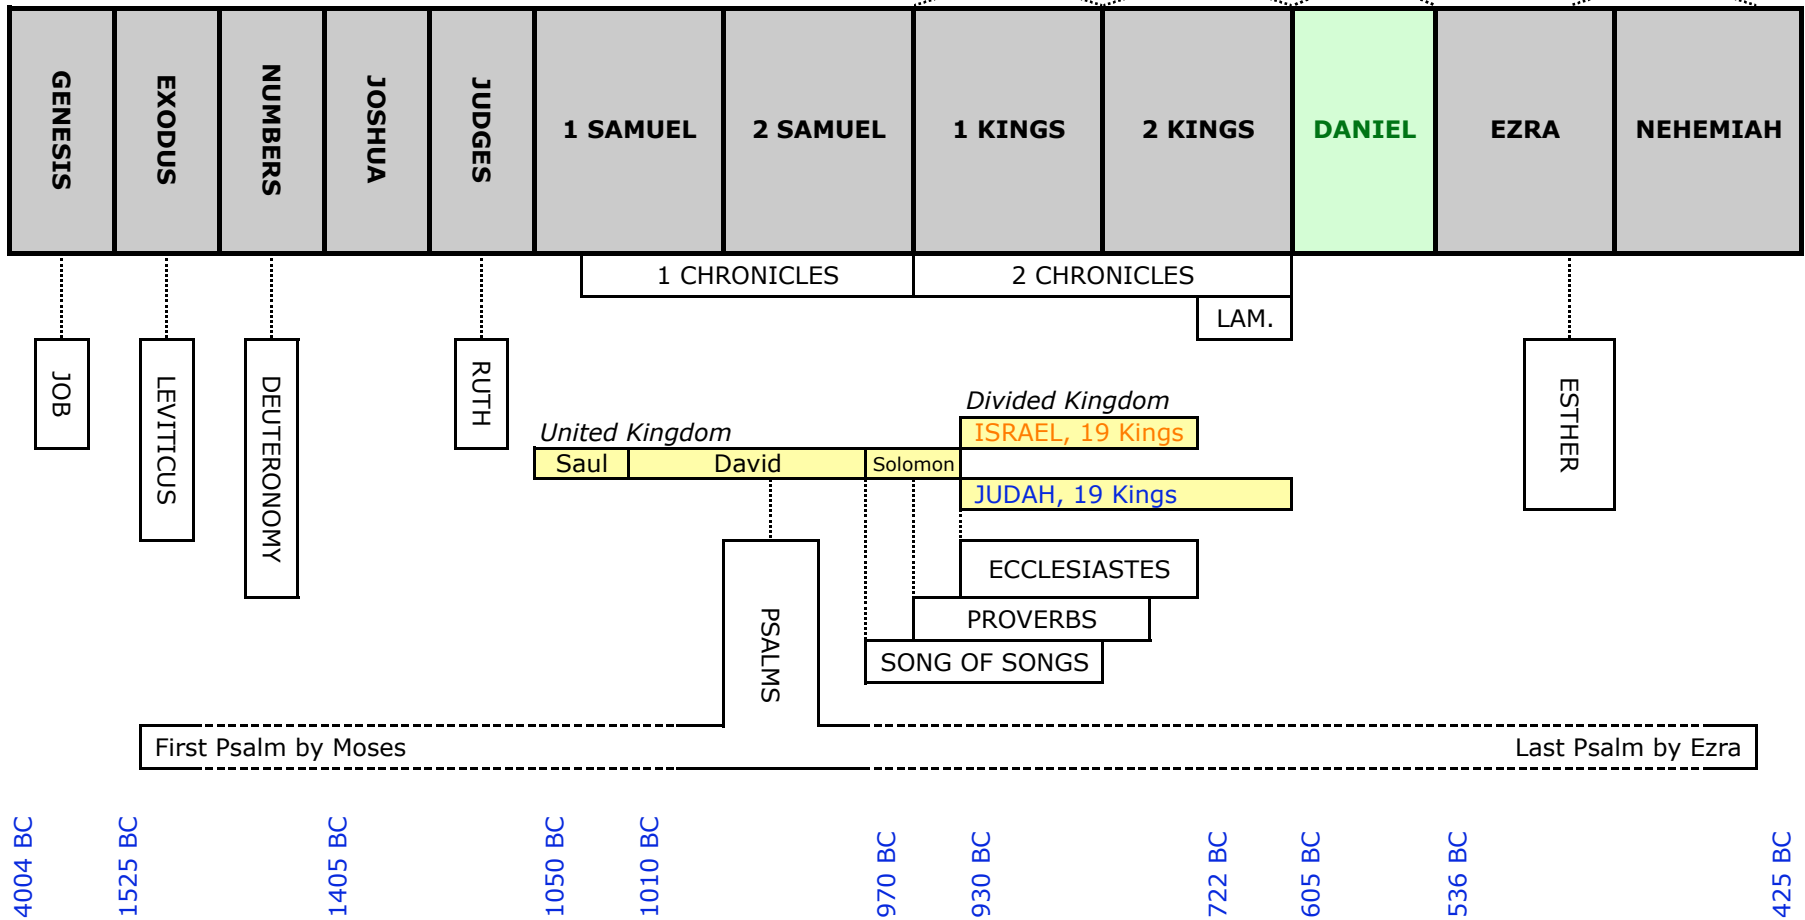

CHRONOLOGICAL RELATIONSHIPS OF THE BOOKS OF THE OLD TESTAMENT

Color Code for the Prophets

Prophesied to Israel	
Prophesied to Judah	
Prophesied to Gentile Nations	

Pre-Exilic

	HOSEA	
	MICAH	
	ISAIAH	
JOEL	NAHUM	
OBADIAH	ZEPHANIAH	
JONAH	HABAKKUK	
AMOS	JEREMIAH	EZEKIEL

Post-Exilic

HAGGAI
ZECHARIAH
MALACHI

Captivity

4004 BC
1525 BC
1405 BC
1050 BC
1010 BC
970 BC
930 BC
722 BC
605 BC
536 BC
425 BC

KEY DATES IN OLD TESTAMENT CHRONOLOGY